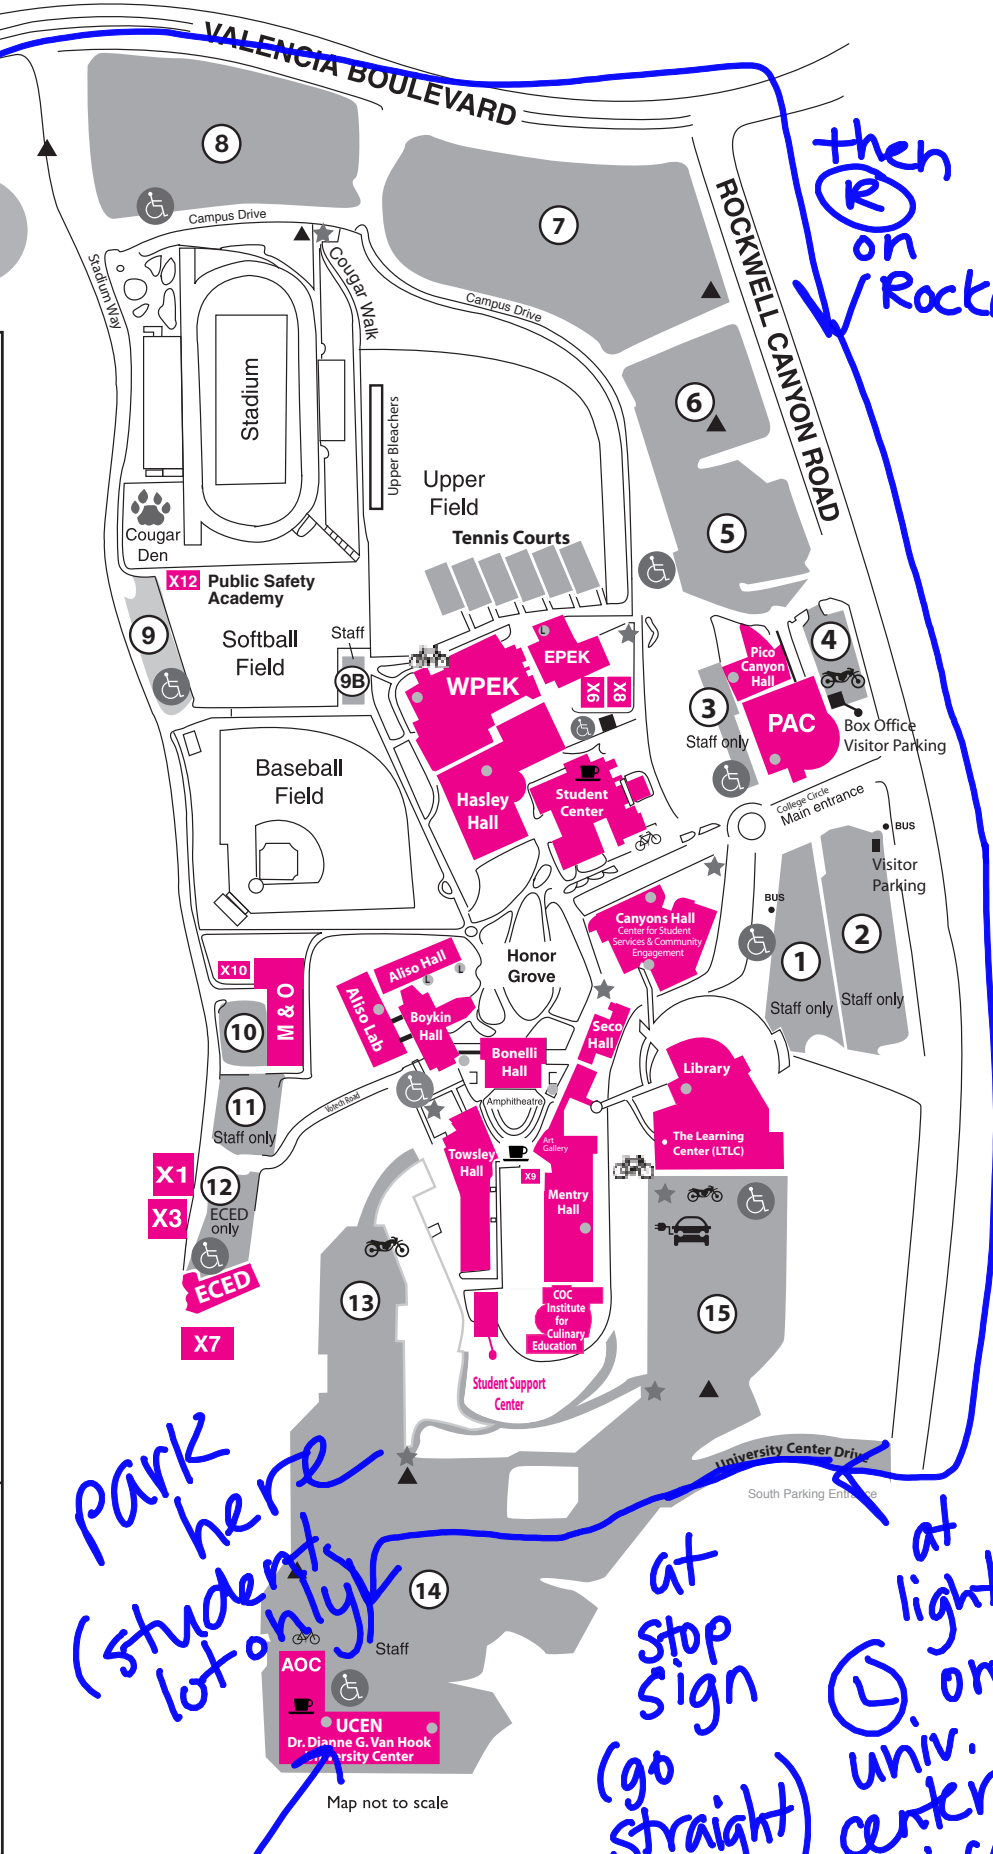

From 5 South
exit Valencia
turn right

then
on
Rockwell

College of the Canyons Valencia Campus

26455 Rockwell Canyon Road

ALLB	Aliso Lab
ALLH	Aliso Hall
AOC	Academy of the Canyons – UCEN
BONH	Bonelli Hall
BYKH	Boykin Hall
CHCS	Canyon Hall
	• Admissions & Records
	• Counseling
ECED	Early Childhood Education
EPEK	East PE
HSLH	Hasley Hall
iCuE	COC Institute for Culinary Education
LIBR	Library
LTLC	The Learning Center (TLC)
MENH	Mentry Hall, Art Gallery
M&O	Maintenance & Operations
PAC	Performing Arts Center
PCOH	Pico Canyon Hall
SCOH	Seco Hall
STCN	Student Center
	• Cafeteria
	• Bookstore
SSC	Student Support Center:
	• CalWORKS / EOPS
	• International Students Program (ISP)
TNS-CRT	Tennis Courts
TWSH	Towsley Hall
UCEN	Dr. Dianne G. Van Hook University Center
	• AOC
	• Community Education
	• Continuing Education
	• College of the Canyons Foundation
	• Economic Development Division
	• Human Resources Office
WPEK	West PE
X1	FS & ECE Annex
X3	FS & ECE Annex
X6	College Offices
X7	FS & ECE Annex
X8	Campus Safety
X9	Veterans Affairs
X10	Facilities Modular Office
X12	Public Safety Academy

▲	Parking Permit Vending Machine
■	Visitor Parking
★	Campus Directory Kiosk
#	Parking Lots
♿	Handicapped Parking
☕	Coffee & Snacks
•	Elevator / or Hand Lift (L)
🚲	Bike Rack
🏍️	Motorcycle Parking
🔌	Electric Charging Station

park here
(student lot only)

at stop sign
(go straight)

at light
onto
univ. center drive

we're in UCEN!

SMOKING IS ONLY PERMITTED IN PARKING LOTS - more than 100 feet from any building